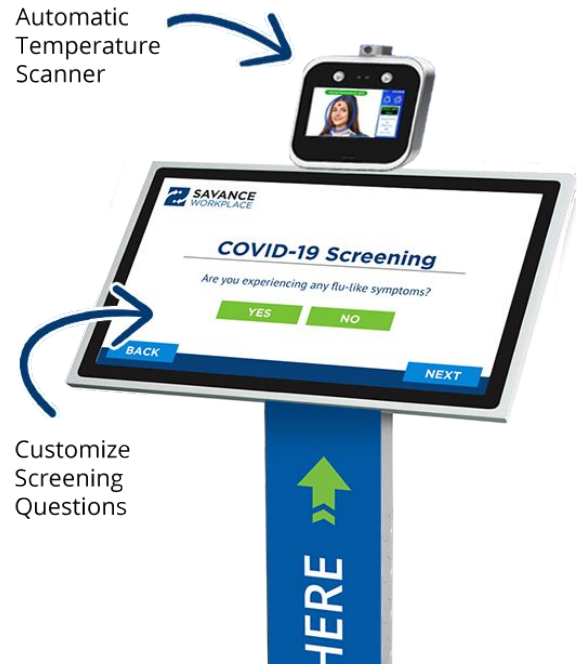

COVID-19 Screening Solutions

Do you need to screen staff or visitors with COVID questions or take their temperature?

Savance can help!

AFFORDABLE & FULLY AUTOMATED

CUSTOMIZABLE SCREENING QUESTIONS

Set up a PC, a kiosk, a tablet, or go touchless to ask staff and visitors customizable COVID screening questions before entering the building.

TEMPERATURE CAPTURE

Add a temperature capture device to automatically read temperature or optionally have staff read temperature and enter it.

GO TOUCHLESS!

Use a QR code to allow people to answer screening questions on their own device.