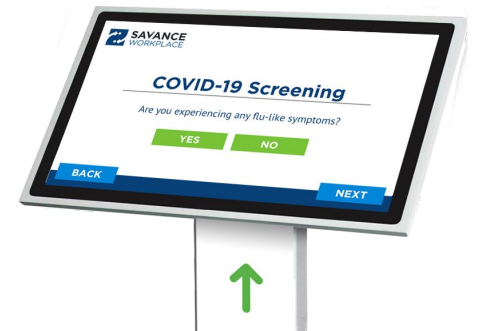

COVID-19 Screening Solutions

Do you need to screen staff or visitors with COVID questions or take their temperature?

Savance can help!

AFFORDABLE & FULLY AUTOMATED

CUSTOMIZABLE SCREENING QUESTIONS

Set up a PC, a kiosk, a tablet, or go touchless to ask staff and visitors customizable COVID screening questions before entering the building.

TEMPERATURE CAPTURE

Add a temperature capture device to automatically read temperature or optionally have staff read temperature and enter it.

GO TOUCHLESS!

Use a QR code to allow people to answer screening questions on their own device.